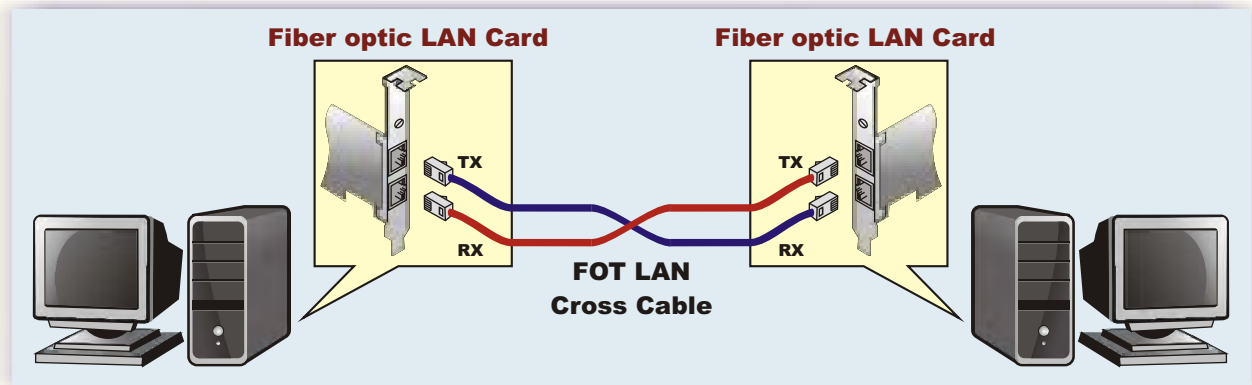

FIBER OPTIC NETWORKING TRAINER

MODEL - FOTLAN101

This trainer provides training of hardware and software theory of Fiber Optic Networking of Computers with 10 experiments.

SPECIFICATIONS

FOT LAN Hardware

1. 10/100/1000 Mbps Fiber Optic Ethernet Card : 2 Nos
2. FOT Cables with connectors : 1 Mtrs x 2 Nos

EXPERIMENTS

1. To understand theory of FOT LAN
2. To Study Installation procedure
3. To configure and install FOT LAN Cards - IRQ, I/O port address, Memory address
4. To install LAN Software
5. To test LAN installation
6. To transfer data using Fiber optic cable between two computers.