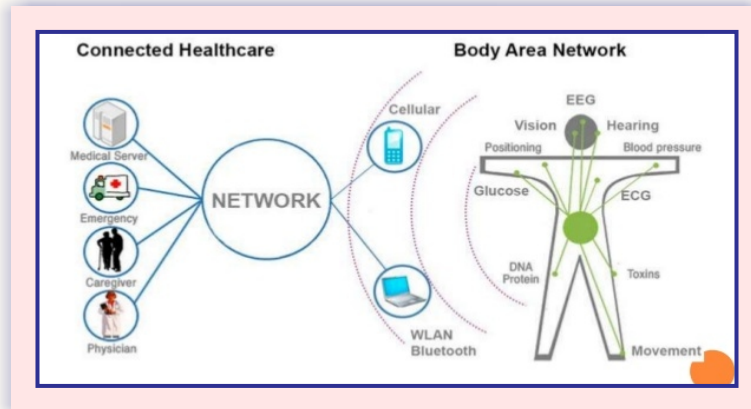

## MODEL- S-eHealth-IoT100

This trainer has been designed with a view to provide theoretical & practical knowledge of Smart eHealth IoT .

## What is Smart eHealth IoT